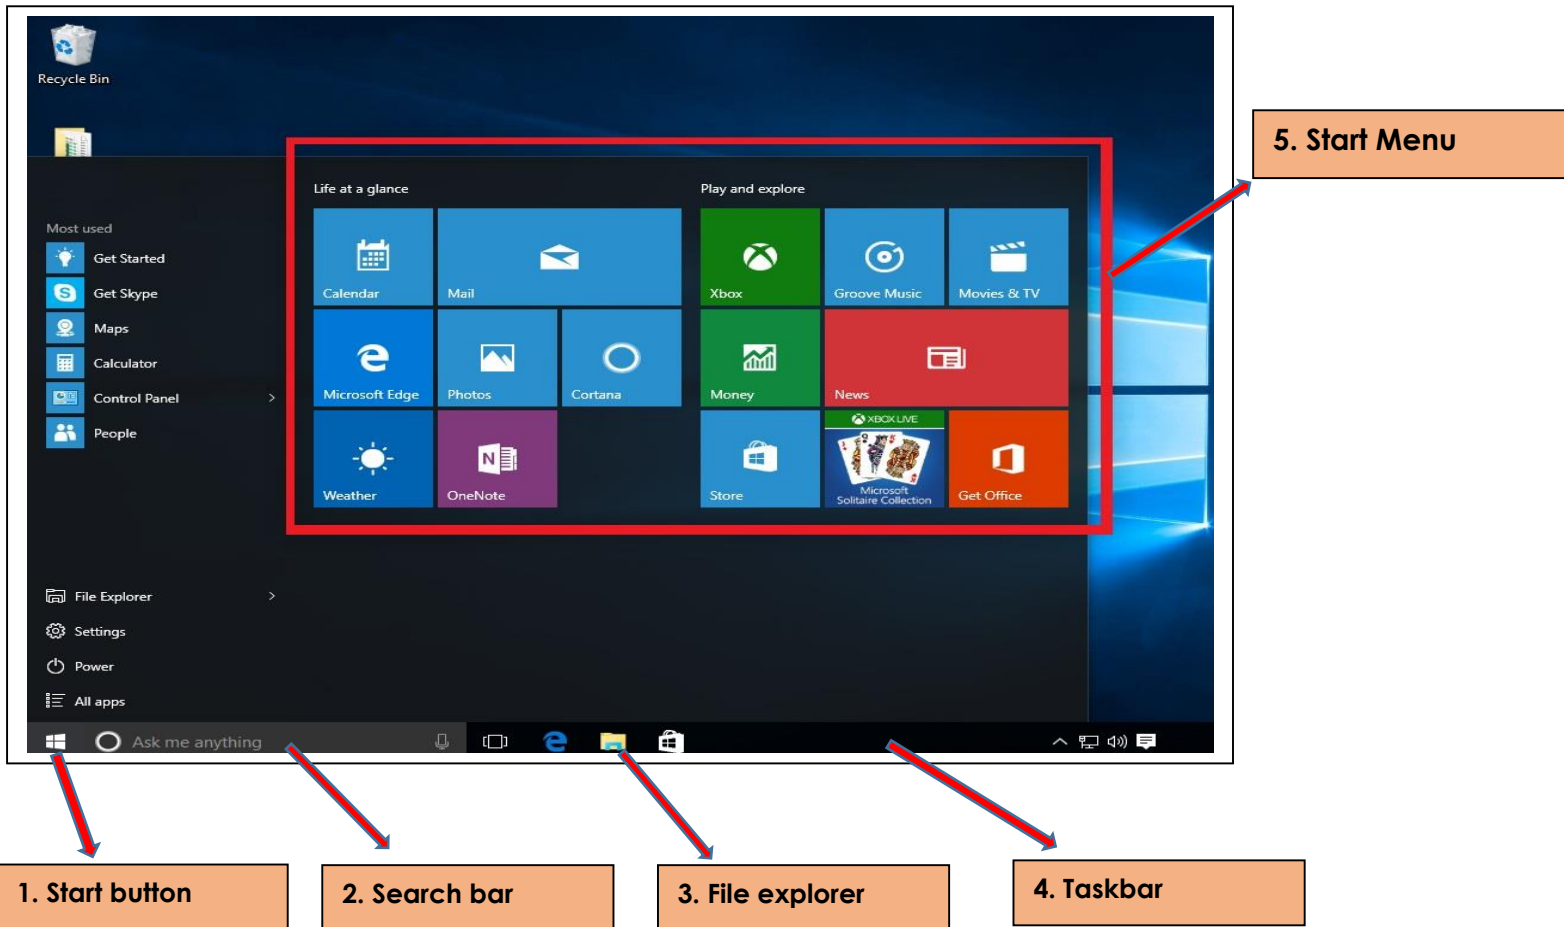

## WINDOWS 10 QUICK GUIDE

This quick guide is designed for users that are not familiar with windows 10, it is a step by step guidance on how to access your documents and how to customize your start menu and taskbar by arranging your frequently used apps or programs.

**Start menu**

Right click on each app and click **Unpin from Start**. This will remove Apps from start menu and **NOT uninstall** them. Only leave apps you find useful for your daily use

**Taskbar**

Pinned to taskbar apps or programs will appear at the bottom of your screen for quick access.

**Sleep  
Shutdown  
Restart**

Click start and power button for sleep, shutdown and restart options

**Search bar**

Type your frequent used apps or programs you want to put on your **Start Menu** or **taskbar**, once it appears in the search pane, right click on it and select **Pin to Start** or **Pin to Taskbar**

Glossary

<b>Start button</b>	Opens your start menu and shutdown, restart and sleep options
<b>Start menu</b>	Consists of your day to day apps or programs
<b>Search box</b>	Type any app that you want to pin to your start menu or task bar
<b>Taskbar</b>	Quick access to your pinned apps or programs (outlook, Ms word, Excel, Internet explorer)
<b>File explorer</b>	Quick access to My Documents, Desktop, Pictures, Downloads
<b>This PC</b>	Quick access to all plugin portable devices (USB, External Hard Drive, Mobile Phone)