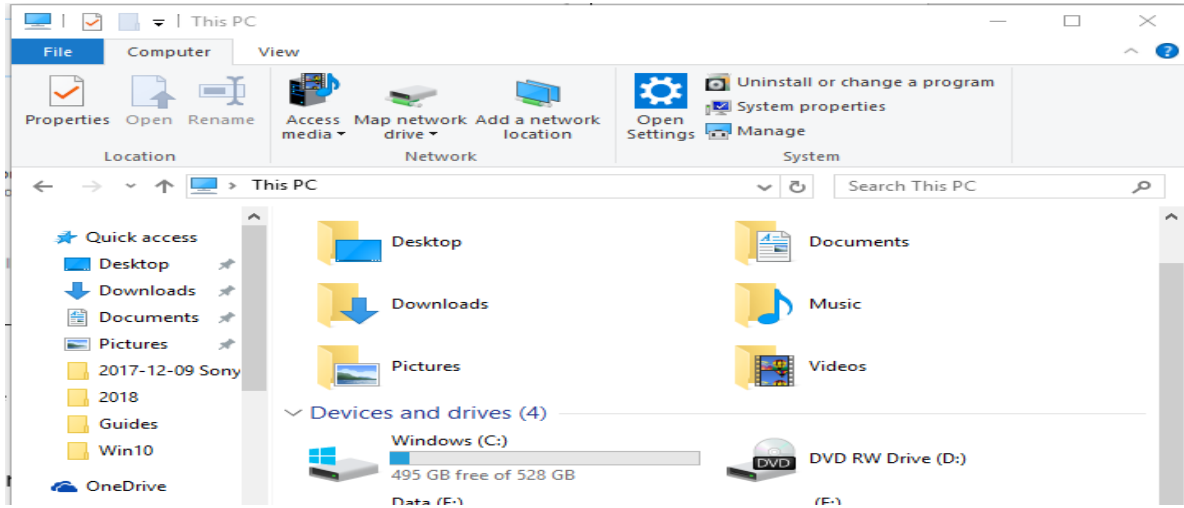

**Start menu**

Right click on each app and click **Unpin from Start**. This will remove Apps from start menu and **NOT uninstall** them. Only leave apps you find useful for your daily use

**Taskbar**

Pinned to taskbar apps or programs will appear at the bottom of your screen for quick access.

**Sleep  
Shutdown  
Restart**

Click start and power button for sleep, shutdown and restart options

**Search bar**

Type your frequent used apps or programs you want to put on your **Start Menu** or **taskbar**, once it appears in the search pane, right click on it and select **Pin to Start** or **Pin to Taskbar**

**File explorer**

My Documents, Desktop, Pictures, Downloads and frequently access folders

**This PC**

To access USB, External hard drive or any plugged-in portable devices.

On the search box type **This PC** and open it  
**(Recommendation: Pin it to Start or taskbar for quick access)** your devices will appear in this window.

Glossary

<b>Start button</b>	Opens your start menu and shutdown, restart and sleep options
<b>Start menu</b>	Consists of your day to day apps or programs
<b>Search box</b>	Type any app that you want to pin to your start menu or task bar
<b>Taskbar</b>	Quick access to your pinned apps or programs (outlook, Ms word, Excel, Internet explorer)
<b>File explorer</b>	Quick access to My Documents, Desktop, Pictures, Downloads
<b>This PC</b>	Quick access to all plugin portable devices (USB, External Hard Drive, Mobile Phone)