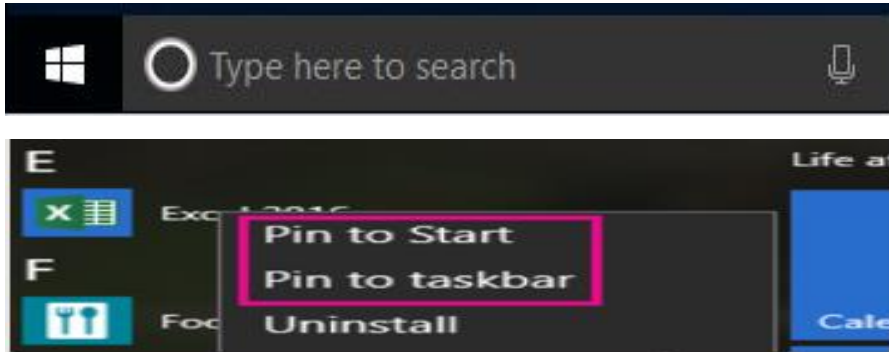

Search bar

Type your frequent used apps or programs you want to put on your **Start Menu** or **taskbar**, once it appears in the search pane, right click on it and select **Pin to Start** or **Pin to Taskbar**

Recommended Apps to Pin

File explorer, internet explorer, outlook, word, excel, chrome, edge, skype, OneDrive, Software Centre