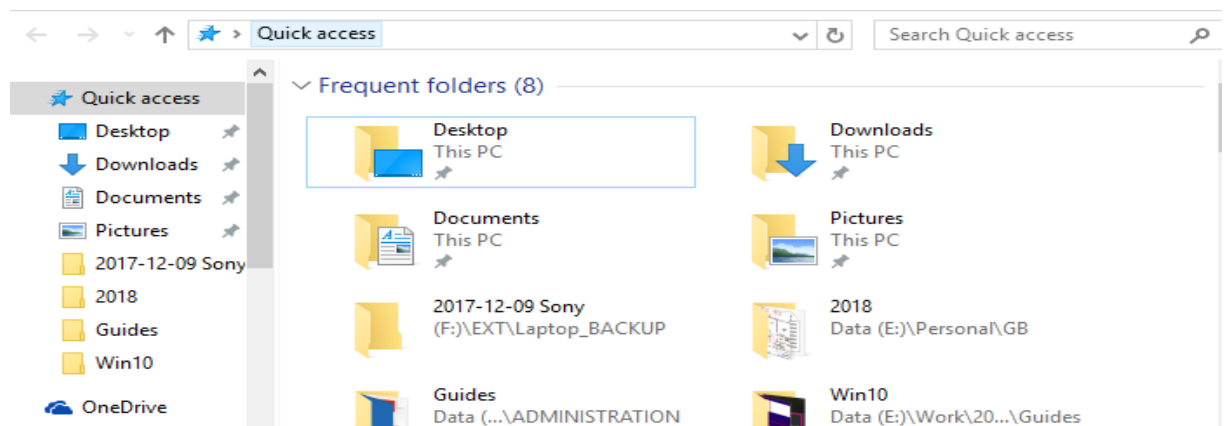

**Start menu**

Right click on each app and click **Unpin from Start**. This will remove Apps from start menu and **NOT uninstall** them. Only leave apps you find useful for your daily use

**Taskbar**

Pinned to taskbar apps or programs will appear at the bottom of your screen for quick access.

**Sleep  
Shutdown  
Restart**

Click start and power button for sleep, shutdown and restart options

**Search bar**

Type your frequent used apps or programs you want to put on your **Start Menu** or **taskbar**, once it appears in the search pane, right click on it and select **Pin to Start** or **Pin to Taskbar**

**Recommended Apps to Pin**

File explorer, internet explorer, outlook, word, excel, chrome, edge, skype, OneDrive, Software Centre

**Show icons on the Desktop**

On the search bar type desktop icons and click on show or hide common icons then select icons you want to see on your Desktop

**File explorer**

My Documents, Desktop, Pictures, Downloads and frequently access folders

**This PC**

To access USB, External hard drive or any plugged-in portable devices.

On the search box type **This PC** and open it  
**(Recommendation: Pin it to Start or taskbar for quick access)** your devices will appear in this window.