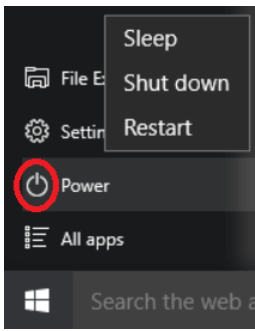

**Sleep  
Shutdown  
Restart**

Click start and power button for sleep, shutdown and restart options

**Search bar**

Type your frequent used apps or programs you want to put on your **Start Menu** or **taskbar**, once it appears in the search pane, right click on it and select **Pin to Start** or **Pin to Taskbar**