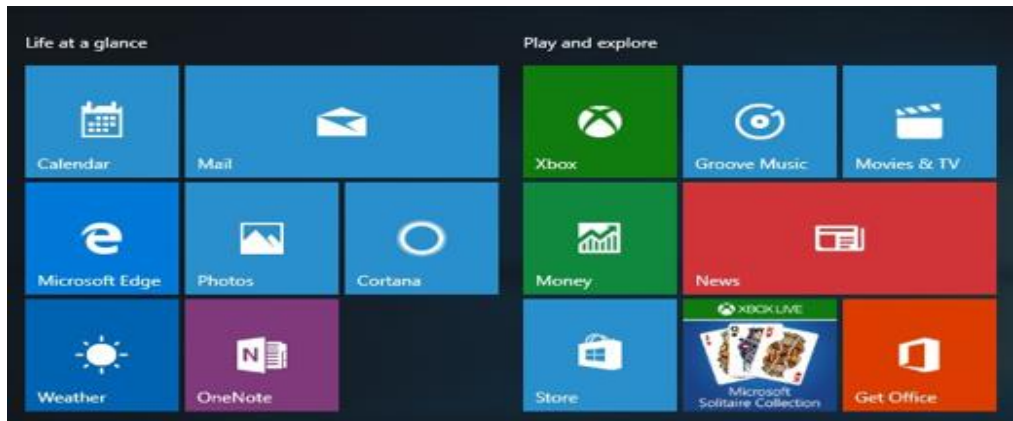

## WINDOWS 10 QUICK GUIDE

This quick guide is designed for users that are not familiar with windows 10, it is a step by step guidance on how to access your documents and how to customize your start menu and taskbar by arranging your frequently used apps or programs.

**Start menu**

Right click on each app and click **Unpin from Start**. This will remove Apps from start menu and **NOT uninstall** them. Only leave apps you find useful for your daily use

**Taskbar**

Pinned to taskbar apps or programs will appear at the bottom of your screen for quick access.

**Sleep  
Shutdown  
Restart**

Click start and power button for sleep, shutdown and restart options

**Search bar**

Type your frequent used apps or programs you want to put on your **Start Menu** or **taskbar**, once it appears in the search pane, right click on it and select **Pin to Start** or **Pin to Taskbar**

Glossary

<b>Start button</b>	Opens your start menu and shutdown, restart and sleep options
<b>Start menu</b>	Consists of your day to day apps or programs
<b>Search box</b>	Type any app that you want to pin to your start menu or task bar
<b>Taskbar</b>	Quick access to your pinned apps or programs (outlook, Ms word, Excel, Internet explorer)
<b>File explorer</b>	Quick access to My Documents, Desktop, Pictures, Downloads
<b>This PC</b>	Quick access to all plugin portable devices (USB, External Hard Drive, Mobile Phone)